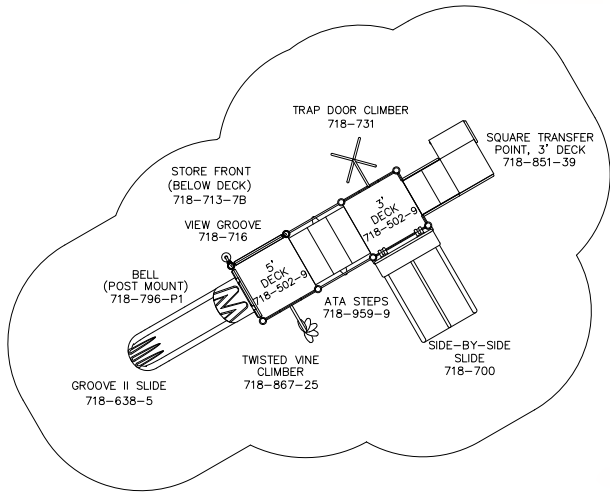

CALL YOUR LOCAL REPRESENTATIVE FOR SUPER SAVINGS ON SHADE!

THESE PLAYGROUNDS ARE ALSO AVAILABLE WITH SHADE ROOFS, OR WITH NO ROOF.

SUPER SALE PRICE
\$8,689

718-S108J

FOR KIDS AGES: **2-12**
PROTECTIVE AREA: **34' X 27'**
SHIPPING WEIGHT: **1,580 LBS**
ELEVATED PLAY ACTIVITIES: **4**
GROUND LEVEL PLAY ACTIVITIES: **2**
PLAY AREA CAPACITY: **30-40**