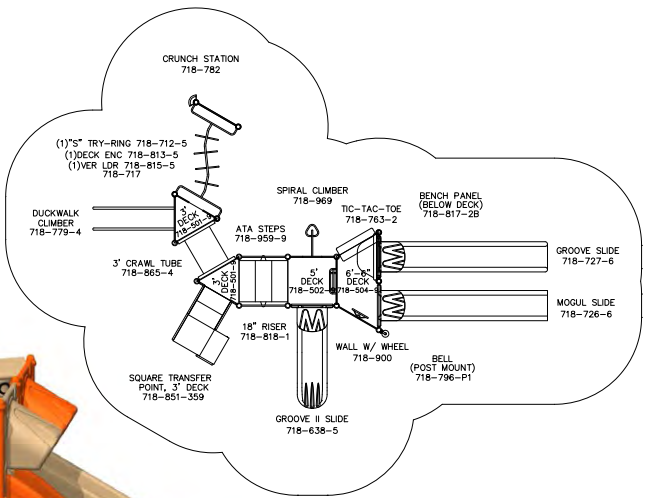

Call your local representative for special pricing on our Miracle Timbers!

SUPER SALE PRICE
\$13,969

718-S101J

FOR KIDS AGES: **5-12**
PROTECTIVE AREA: **46' X 35'**
SHIPPING WEIGHT: **2,800 LBS**
ELEVATED PLAY ACTIVITIES: **9**
GROUND LEVEL PLAY ACTIVITIES: **3**
PLAY AREA CAPACITY: **40-50**