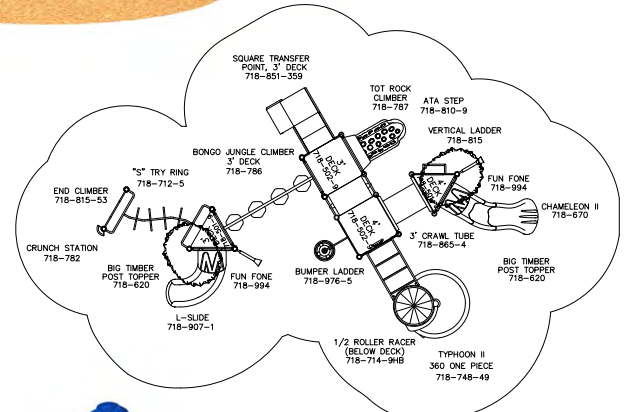

SUPER SALE PRICE
\$15,930

718-S106J

FOR KIDS AGES: **5-12**
 PROTECTIVE AREA: **44' X 27'**
 SHIPPING WEIGHT: **3,020 LBS**
 ELEVATED PLAY ACTIVITIES: **9**
 GROUND LEVEL PLAY ACTIVITIES: **3**
 PLAY AREA CAPACITY: **50-60**

SUPER SALE PRICE
\$17,580

718-S105J

FOR KIDS AGES: **5-12**
 PROTECTIVE AREA: **47' X 32'**
 SHIPPING WEIGHT: **4,040 LBS**
 ELEVATED PLAY ACTIVITIES: **9**
 GROUND LEVEL PLAY ACTIVITIES: **3**
 PLAY AREA CAPACITY: **50-60**