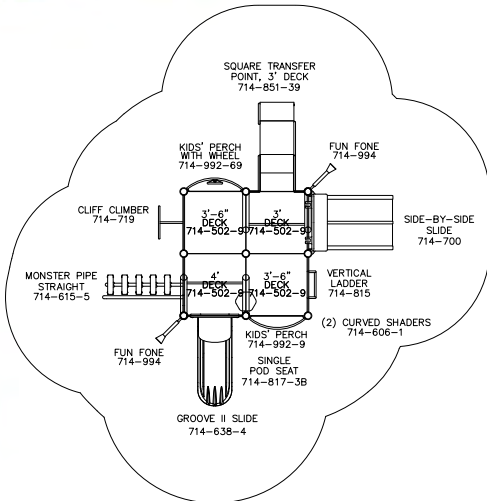

714-S370J

FOR KIDS AGES: **2-12**
PROTECTIVE AREA: **32' X 33'**
SHIPPING WEIGHT: **2,565 LBS**
ELEVATED PLAY ACTIVITIES: **6**
GROUND LEVEL PLAY ACTIVITIES: **2**
PLAY AREA CAPACITY: **40-50**