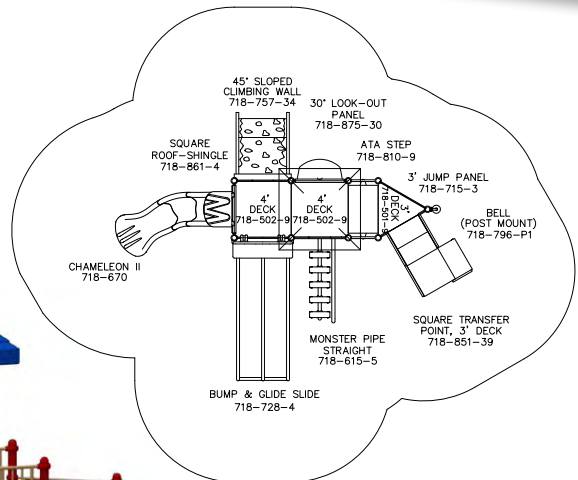

SUPER SALE PRICE
$18,925

704-S057J

FOR KIDS AGES: **5-12**
PROTECTIVE AREA: **48' X 29'**
SHIPPING WEIGHT: **4,520 LBS**
ELEVATED PLAY ACTIVITIES: **7**
GROUND LEVEL PLAY ACTIVITIES: **2**
PLAY AREA CAPACITY: **55-65**

“Climbing up the rock climbers makes me feel like I’m on top of a mountain.”

SUPER SALE PRICE
$11,089

718-S110J

FOR KIDS AGES: **2-12**
PROTECTIVE AREA: **35' X 30'**
SHIPPING WEIGHT: **1,950 LBS**
ELEVATED PLAY ACTIVITIES: **5**
GROUND LEVEL PLAY ACTIVITIES: **2**
PLAY AREA CAPACITY: **30-40**

CALL YOUR LOCAL REPRESENTATIVE TO CUSTOMIZE YOUR COLOR PALETTE!

WE HAVE A SELECTION OF OVER 30 MIRA-COTE PAINT & 25 ROCK-ITE PLASTIC COLORS.