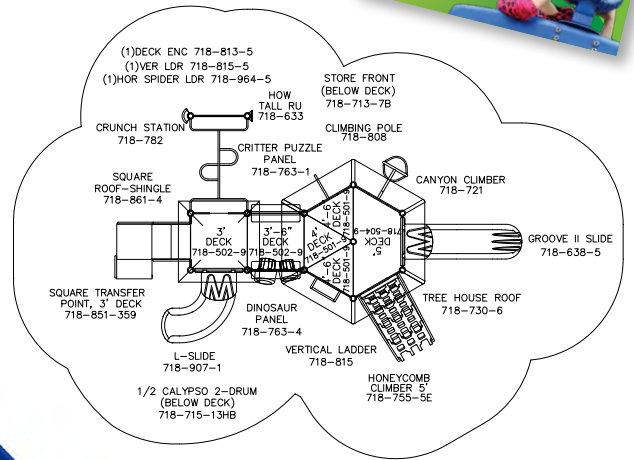

“Eye-catching designs in a tight space! Choose from these versatile playgrounds designed to fit a small footprint. Worried about the heat? Add one of Miracle's PlayCover® Shade toppers to any of these designs.”

VIEW THE PLAYCOVER® SHADE BROCHURE ONLINE AT
WWW.MIRACLE-RECREATION.COM

SUPER SALE PRICE
\$14,549

718-S117J

FOR KIDS AGES: **5-12**
PROTECTIVE AREA: **38' X 28'**
SHIPPING WEIGHT: **2,775 LBS**
ELEVATED PLAY ACTIVITIES: **9**
GROUND LEVEL PLAY ACTIVITIES: **4**
PLAY AREA CAPACITY: **50-60**

SUPER SALE PRICE
\$6,850

714-S368J

FOR KIDS AGES: **2-12**
PROTECTIVE AREA: **25' X 27'**
SHIPPING WEIGHT: **1,405 LBS**
ELEVATED PLAY ACTIVITIES: **3**
GROUND LEVEL PLAY ACTIVITIES: **2**
PLAY AREA CAPACITY: **20-30**