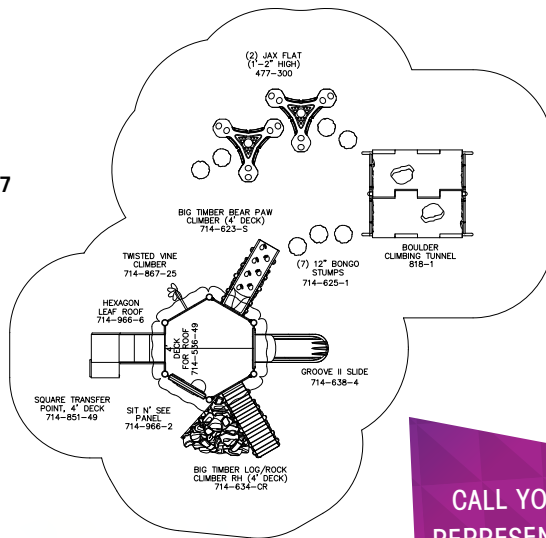

SUPER SALE PRICE
\$17,769

718-S111J

FOR KIDS AGES: 2-12
 PROTECTIVE AREA: **54' X 34'**
 SHIPPING WEIGHT: **4,520 LBS**
 ELEVATED PLAY ACTIVITIES: **7**
 GROUND LEVEL PLAY ACTIVITIES: **4**
 PLAY AREA CAPACITY: **50-60**

SUPER SALE PRICE
\$16,699

718-S112J

FOR KIDS AGES: 5-12
 PROTECTIVE AREA: **44' X 43'**
 SHIPPING WEIGHT: **7,080 LBS**
 ELEVATED PLAY ACTIVITIES: **8**
 GROUND LEVEL PLAY ACTIVITIES: **6**
 PLAY AREA CAPACITY: **60-70**

SUPER SALE PRICE
\$15,999

714-S363J

FOR KIDS AGES: **2-12**
PROTECTIVE AREA: **43' X 42'**
SHIPPING WEIGHT: **3,665 LBS**
ELEVATED PLAY ACTIVITIES: **5**
GROUND LEVEL PLAY ACTIVITIES: **7**
PLAY AREA CAPACITY: **50-60**