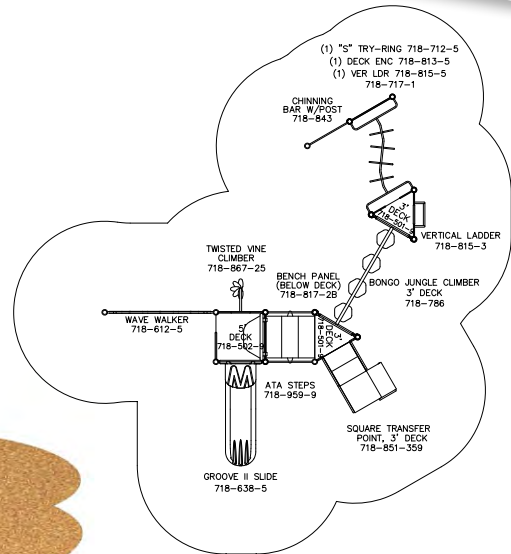

Call your local representative for special pricing on our Miracle Timbers!

SUPER SALE PRICE
\$13,969

718-S101J

FOR KIDS AGES: **5-12**
PROTECTIVE AREA: **46' X 35'**
SHIPPING WEIGHT: **2,800 LBS**
ELEVATED PLAY ACTIVITIES: **9**
GROUND LEVEL PLAY ACTIVITIES: **3**
PLAY AREA CAPACITY: **40-50**

“Playing on the playground is my favorite part about recess!”

SUPER SALE PRICE
\$9,999

718-S102J

FOR KIDS AGES: **5-12**
PROTECTIVE AREA: **36' X 39'**
SHIPPING WEIGHT: **1,940 LBS**
ELEVATED PLAY ACTIVITIES: **6**
GROUND LEVEL PLAY ACTIVITIES: **2**
PLAY AREA CAPACITY: **35-45**