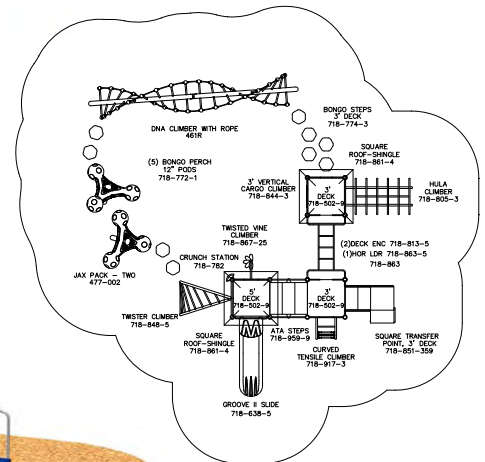

718-S112J

FOR KIDS AGES: 5-12
PROTECTIVE AREA: **44' X 43'**
SHIPPING WEIGHT: **7,080 LBS**
ELEVATED PLAY ACTIVITIES: **8**
GROUND LEVEL PLAY ACTIVITIES: **6**
PLAY AREA CAPACITY: **60-70**