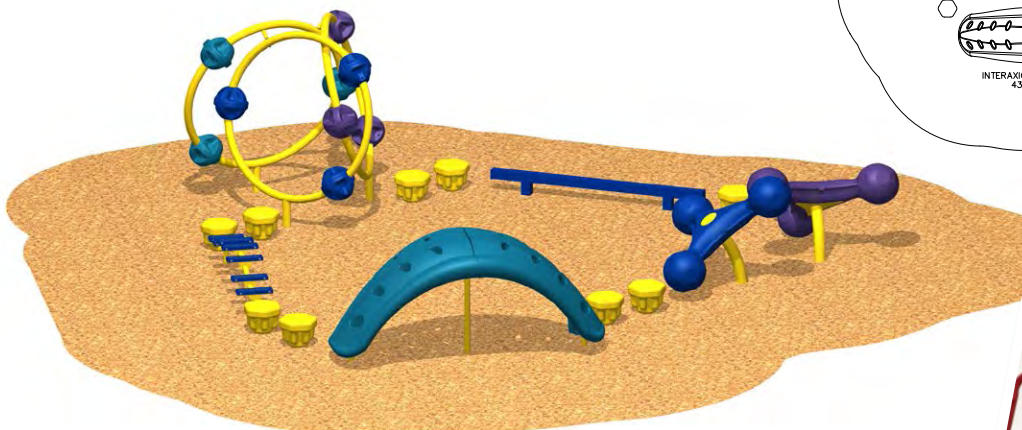

SUPER SALE PRICE
\$15,999

714-S363J

FOR KIDS AGES: **2-12**
PROTECTIVE AREA: **43' X 42'**
SHIPPING WEIGHT: **3,665 LBS**
ELEVATED PLAY ACTIVITIES: **5**
GROUND LEVEL PLAY ACTIVITIES: **7**
PLAY AREA CAPACITY: **50-60**

CALL YOUR LOCAL REPRESENTATIVE FOR SUPER SAVINGS ON SHADE!

THESE PLAYGROUNDS ARE ALSO AVAILABLE WITH SHADE ROOFS, OR WITH NO ROOF.

SUPER SALE PRICE
\$7,425

714-S362J

FOR KIDS AGES: **5-12**
PROTECTIVE AREA: **37' X 35'**
SHIPPING WEIGHT: **1,665 LBS**
ELEVATED PLAY ACTIVITIES: **0**
GROUND LEVEL PLAY ACTIVITIES: **10**
PLAY AREA CAPACITY: **30-40**

SUPER SALE PRICE
\$9,085

718-S104J

FOR KIDS AGES: **2-5**
 PROTECTIVE AREA: **29' X 29'**
 SHIPPING WEIGHT: **1,630 LBS**
 ELEVATED PLAY ACTIVITIES: **5**
 GROUND LEVEL PLAY ACTIVITIES: **2**
 PLAY AREA CAPACITY: **25-35**