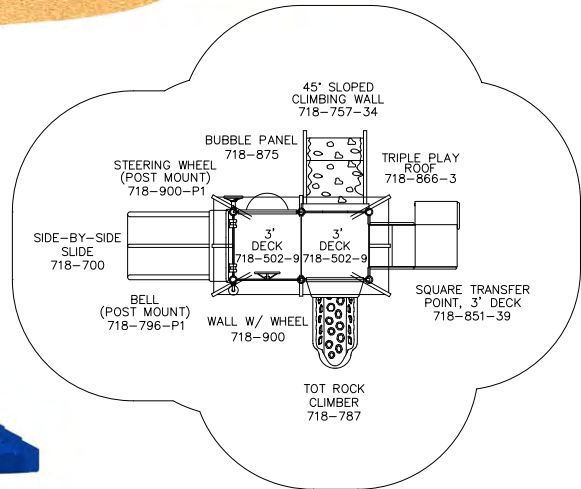

SUPER SALE PRICE
\$10,999

718-S076J

FOR KIDS AGES: **2-12**
PROTECTIVE AREA: **32' X 29'**
SHIPPING WEIGHT: **2,070 LBS**
ELEVATED PLAY ACTIVITIES: **6**
GROUND LEVEL PLAY ACTIVITIES: **2**
PLAY AREA CAPACITY: **30-40**

Call your local representative for special pricing on our Miracle Timbers!

SUPER SALE PRICE
\$8,259

718-S109J

FOR KIDS AGES: **2-5**
PROTECTIVE AREA: **30' X 25'**
SHIPPING WEIGHT: **1,545 LBS**
ELEVATED PLAY ACTIVITIES: **5**
GROUND LEVEL PLAY ACTIVITIES: **2**
PLAY AREA CAPACITY: **25-35**

SUPER SALE PRICE
\$11,530

714-S361J

FOR KIDS AGES: **5-12**
 PROTECTIVE AREA: **38' X 37'**
 SHIPPING WEIGHT: **3,605 LBS**
 ELEVATED PLAY ACTIVITIES: **0**
 GROUND LEVEL PLAY ACTIVITIES: **6**
 PLAY AREA CAPACITY: **40-50**