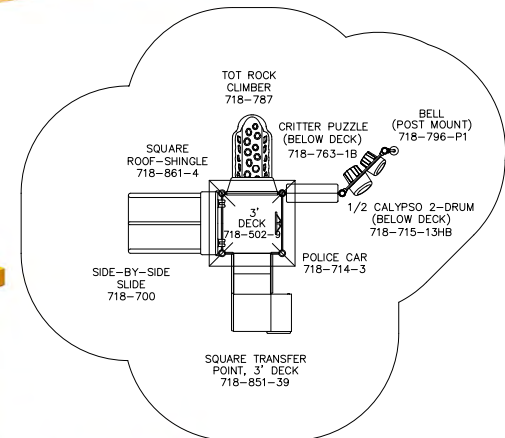

SUPER SALE PRICE
\$9,370

718-S114J

FOR KIDS AGES: **2-12**
PROTECTIVE AREA: **30' X 29'**
SHIPPING WEIGHT: **1,790 LBS**
ELEVATED PLAY ACTIVITIES: **5**
GROUND LEVEL PLAY ACTIVITIES: **2**
PLAY AREA CAPACITY: **25-35**

SUPER SALE PRICE
\$6,750

718-S116J

FOR KIDS AGES: **2-5**
PROTECTIVE AREA: **29' X 26'**
SHIPPING WEIGHT: **1,120 LBS**
ELEVATED PLAY ACTIVITIES: **3**
GROUND LEVEL PLAY ACTIVITIES: **3**
PLAY AREA CAPACITY: **20-30**