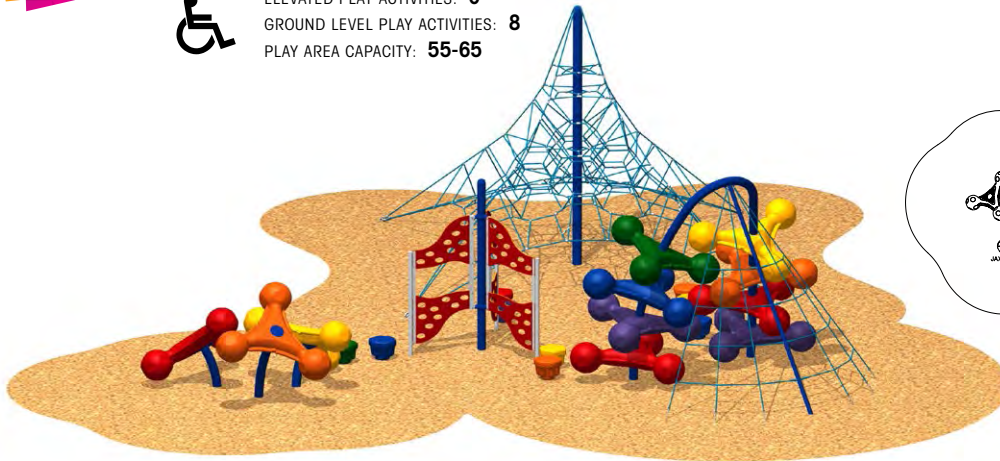

SUPER SALE PRICE
\$17,999

718-S099J

FOR KIDS AGES: **5-12**
PROTECTIVE AREA: **38' X 31'**
SHIPPING WEIGHT: **4,775 LBS**
ELEVATED PLAY ACTIVITIES: **8**
GROUND LEVEL PLAY ACTIVITIES: **3**
PLAY AREA CAPACITY: **45-55**

MARK BOLAND'S PICKS

BOLAND RECREATION, INC
 REPRESENTING THE STATE OF IOWA
 OVER 24 YEARS EXPERIENCE WITH
 MIRACLE RECREATION

“Big fun at any age! Choose a smaller unit designed specifically for the 2-5 age group with interactive panels and slides that encourage creativity, or a larger unit with more adventurous and unique climbers geared towards the older 5-12 age group.”

SUPER SALE PRICE
\$18,899

714-S360J

FOR KIDS AGES: **5-12**
 PROTECTIVE AREA: **47' X 50'**
 SHIPPING WEIGHT: **4,385 LBS**
 ELEVATED PLAY ACTIVITIES: **0**
 GROUND LEVEL PLAY ACTIVITIES: **8**
 PLAY AREA CAPACITY: **55-65**

SUPER SALE PRICE
\$10,989

718-S075J

FOR KIDS AGES: **2-12**
 PROTECTIVE AREA: **34' X 27'**
 SHIPPING WEIGHT: **2,035 LBS**
 ELEVATED PLAY ACTIVITIES: **6**
 GROUND LEVEL PLAY ACTIVITIES: **2**
 PLAY AREA CAPACITY: **30-40**