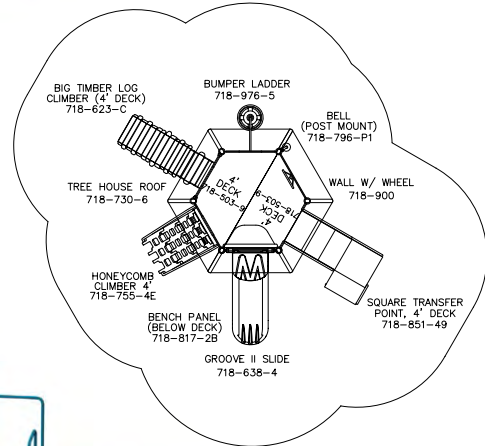

“On a playground, I can let my imagination run wild and be whoever I want to be.”

SUPER SALE PRICE
\$13,650

714-S366J

FOR KIDS AGES: **2-12**
 PROTECTIVE AREA: **37' X 28'**
 SHIPPING WEIGHT: **2,810 LBS**
 ELEVATED PLAY ACTIVITIES: **8**
 GROUND LEVEL PLAY ACTIVITIES: **3**
 PLAY AREA CAPACITY: **45-55**

SUPER SALE PRICE
\$11,599

714-S367J

FOR KIDS AGES: **2-5**
PROTECTIVE AREA: **30' X 29'**
SHIPPING WEIGHT: **2,080 LBS**
ELEVATED PLAY ACTIVITIES: **5**
GROUND LEVEL PLAY ACTIVITIES: **2**
PLAY AREA CAPACITY: **30-40**

SUPER SALE PRICE
\$9,370

718-S114J

FOR KIDS AGES: **2-12**
PROTECTIVE AREA: **30' X 29'**
SHIPPING WEIGHT: **1,790 LBS**
ELEVATED PLAY ACTIVITIES: **5**
GROUND LEVEL PLAY ACTIVITIES: **2**
PLAY AREA CAPACITY: **25-35**

SUPER SALE PRICE
\$6,750

718-S116J

FOR KIDS AGES: **2-5**
PROTECTIVE AREA: **29' X 26'**
SHIPPING WEIGHT: **1,120 LBS**
ELEVATED PLAY ACTIVITIES: **3**
GROUND LEVEL PLAY ACTIVITIES: **3**
PLAY AREA CAPACITY: **20-30**