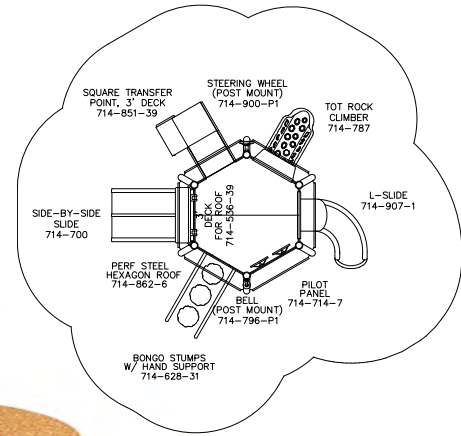

SUPER SALE PRICE
\$15,299

718-S115J

FOR KIDS AGES: **2-12**
 PROTECTIVE AREA: **35' X 30'**
 SHIPPING WEIGHT: **3,690 LBS**
 ELEVATED PLAY ACTIVITIES: **7**
 GROUND LEVEL PLAY ACTIVITIES: **2**
 PLAY AREA CAPACITY: **45-55**

“On a playground, I can let my imagination run wild and be whoever I want to be.”

SUPER SALE PRICE
\$13,650

714-S366J

FOR KIDS AGES: **2-12**
 PROTECTIVE AREA: **37' X 28'**
 SHIPPING WEIGHT: **2,810 LBS**
 ELEVATED PLAY ACTIVITIES: **8**
 GROUND LEVEL PLAY ACTIVITIES: **3**
 PLAY AREA CAPACITY: **45-55**

SUPER SALE PRICE
\$11,599

714-S367J

FOR KIDS AGES: **2-5**
PROTECTIVE AREA: **30' X 29'**
SHIPPING WEIGHT: **2,080 LBS**
ELEVATED PLAY ACTIVITIES: **5**
GROUND LEVEL PLAY ACTIVITIES: **2**
PLAY AREA CAPACITY: **30-40**

SUPER SALE PRICE
\$9,370

718-S114J

FOR KIDS AGES: **2-12**
PROTECTIVE AREA: **30' X 29'**
SHIPPING WEIGHT: **1,790 LBS**
ELEVATED PLAY ACTIVITIES: **5**
GROUND LEVEL PLAY ACTIVITIES: **2**
PLAY AREA CAPACITY: **25-35**