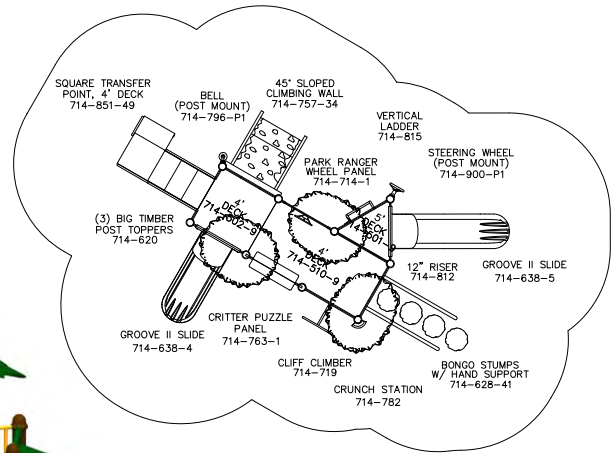

FOR KIDS AGES: 5-12
PROTECTIVE AREA: 38' X 41'
SHIPPING WEIGHT: 4,480 LBS
ELEVATED PLAY ACTIVITIES: 6
GROUND LEVEL PLAY ACTIVITIES: 2
PLAY AREA CAPACITY: 40-50

Call your local representative for special pricing on our Miracle Timbers!

SUPER SALE PRICE
\$15,299

718-S115J

FOR KIDS AGES: **2-12**
 PROTECTIVE AREA: **35' X 30'**
 SHIPPING WEIGHT: **3,690 LBS**
 ELEVATED PLAY ACTIVITIES: **7**
 GROUND LEVEL PLAY ACTIVITIES: **2**
 PLAY AREA CAPACITY: **45-55**

“On a playground, I can let my imagination run wild and be whoever I want to be.”

SUPER SALE PRICE
\$13,650

714-S366J

FOR KIDS AGES: **2-12**
 PROTECTIVE AREA: **37' X 28'**
 SHIPPING WEIGHT: **2,810 LBS**
 ELEVATED PLAY ACTIVITIES: **8**
 GROUND LEVEL PLAY ACTIVITIES: **3**
 PLAY AREA CAPACITY: **45-55**

SUPER SALE PRICE
\$11,599

714-S367J

FOR KIDS AGES: **2-5**
PROTECTIVE AREA: **30' X 29'**
SHIPPING WEIGHT: **2,080 LBS**
ELEVATED PLAY ACTIVITIES: **5**
GROUND LEVEL PLAY ACTIVITIES: **2**
PLAY AREA CAPACITY: **30-40**