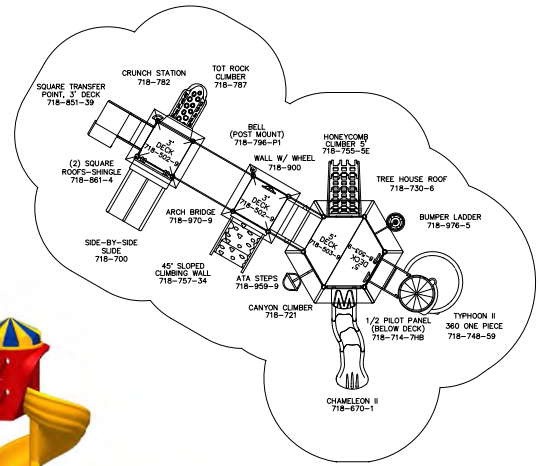

Miracle® SUPER SALES EVENT!

Miracle's Super Sales Event is our BIGGEST SALE EVER! 40 playgrounds under \$20,000, plus FREE SHIPPING on sale flyer orders over \$5,000. Make your playground choice from our most budget-friendly designs packed with incredible play-value! Plus, choose from a selection of designs that were handpicked just for you by our expert Miracle Playground Representatives. Each one packed full of exciting and challenging play elements for maximum fun! Plus, don't forget to add that finishing touch to your playground with our large selection of accessories and site amenities on sale.

“Check out these kid-approved playgrounds designed to provide hours of endless fun.”

SUPER SALE PRICE
\$32,199

714-S358J
FOR KIDS AGES: **5-12**
PROTECTIVE AREA: **45' X 38'**
SHIPPING WEIGHT: **6,500 LBS**
ELEVATED PLAY ACTIVITIES: **10**
GROUND LEVEL PLAY ACTIVITIES: **4**
PLAY AREA CAPACITY: **70-80**

SUPER SALE PRICE
\$28,799

714-S357J
FOR KIDS AGES: **5-12**
PROTECTIVE AREA: **46' X 39'**
SHIPPING WEIGHT: **7,475 LBS**
ELEVATED PLAY ACTIVITIES: **7**
GROUND LEVEL PLAY ACTIVITIES: **3**
PLAY AREA CAPACITY: **70-80**

SUPER SALE PRICE
\$19,999

718-S113J

FOR KIDS AGES: 2-12
PROTECTIVE AREA: 45' X 40'
SHIPPING WEIGHT: 4,970 LBS
ELEVATED PLAY ACTIVITIES: 9
GROUND LEVEL PLAY ACTIVITIES: 3
PLAY AREA CAPACITY: 60-70

SUPER SALE PRICE
\$19,899