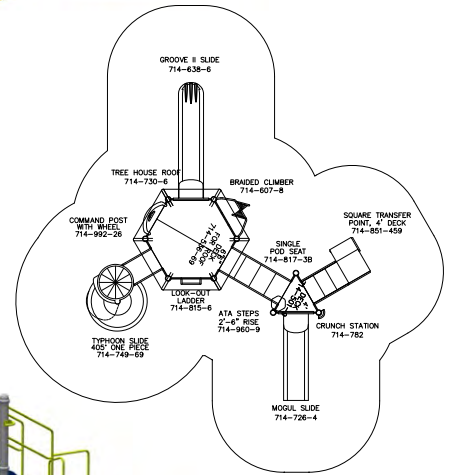

SUPER SALE PRICE
\$19,999

718-S113J

FOR KIDS AGES: 2-12
PROTECTIVE AREA: 45' X 40'
SHIPPING WEIGHT: 4,970 LBS
ELEVATED PLAY ACTIVITIES: 9
GROUND LEVEL PLAY ACTIVITIES: 3
PLAY AREA CAPACITY: 60-70

SUPER SALE PRICE
\$19,899

714-S364J

FOR KIDS AGES: 5-12
PROTECTIVE AREA: 48' X 30'
SHIPPING WEIGHT: 5,345 LBS
ELEVATED PLAY ACTIVITIES: 8
GROUND LEVEL PLAY ACTIVITIES: 3
PLAY AREA CAPACITY: 55-65

SUPER SALE PRICE
\$17,550

714-S365J

FOR KIDS AGES: 5-12
PROTECTIVE AREA: 38' X 41'
SHIPPING WEIGHT: 4,480 LBS
ELEVATED PLAY ACTIVITIES: 6
GROUND LEVEL PLAY ACTIVITIES: 2
PLAY AREA CAPACITY: 40-50

Call your local representative for special pricing on our Miracle Timbers!

SUPER SALE PRICE
\$15,299

718-S115J

FOR KIDS AGES: **2-12**
 PROTECTIVE AREA: **35' X 30'**
 SHIPPING WEIGHT: **3,690 LBS**
 ELEVATED PLAY ACTIVITIES: **7**
 GROUND LEVEL PLAY ACTIVITIES: **2**
 PLAY AREA CAPACITY: **45-55**