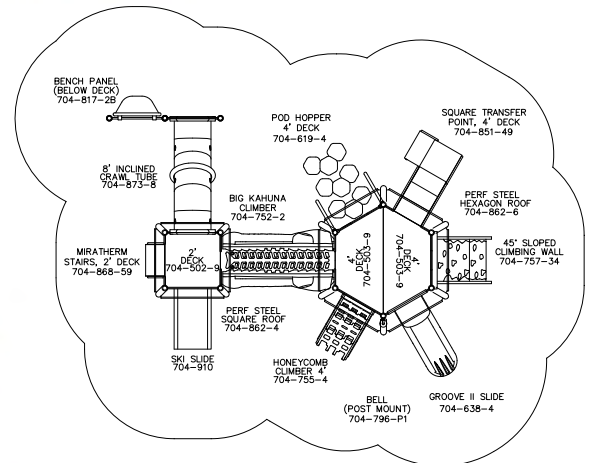

704-S056J

FOR KIDS AGES: **2-12**
PROTECTIVE AREA: **40' X 32'**
SHIPPING WEIGHT: **3,790 LBS**
ELEVATED PLAY ACTIVITIES: **7**
GROUND LEVEL PLAY ACTIVITIES: **3**
PLAY AREA CAPACITY: **50-60**