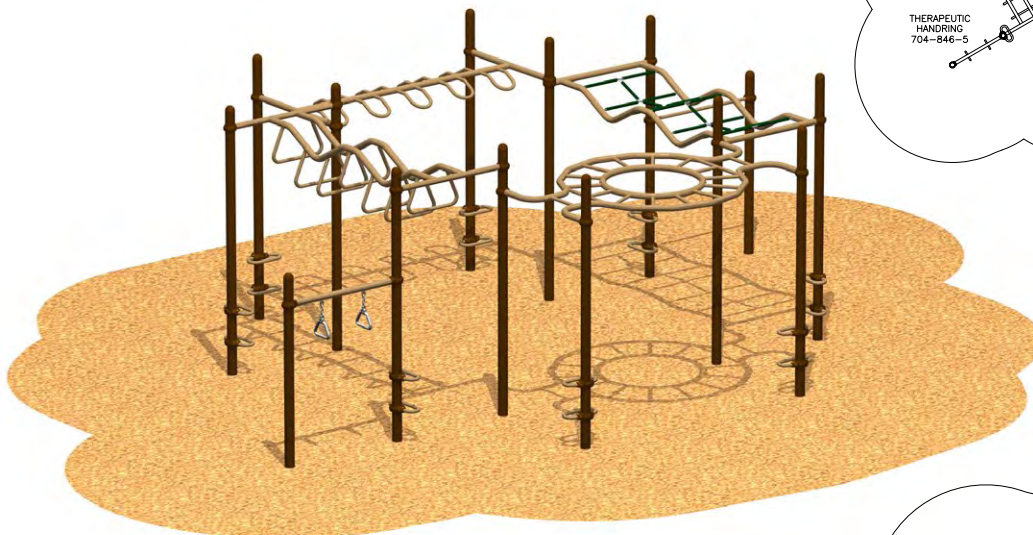

CALL YOUR LOCAL REPRESENTATIVE FOR SUPER SAVINGS ON SHADE!

THESE PLAYGROUNDS ARE ALSO AVAILABLE WITH SHADE ROOFS, OR WITH NO ROOF.

SUPER SALE PRICE
\$16,899

466-S106J

FOR KIDS AGES: **5-12**
 PROTECTIVE AREA: **56' X 37'**
 SHIPPING WEIGHT: **1,885 LBS**
 ELEVATED PLAY ACTIVITIES: **0**
 GROUND LEVEL PLAY ACTIVITIES: **12**
 PLAY AREA CAPACITY: **50-60**

“Playgrounds are a great way for me to get exercise and have fun at the same time!”

SUPER SALE PRICE
\$12,750

466-S107J

FOR KIDS AGES: **5-12**
 PROTECTIVE AREA: **41' X 39'**
 SHIPPING WEIGHT: **1,950 LBS**
 ELEVATED PLAY ACTIVITIES: **0**
 GROUND LEVEL PLAY ACTIVITIES: **9**
 PLAY AREA CAPACITY: **35-45**

SUPER SALE PRICE
\$6,679

704-S054J

FOR KIDS AGES: **5-12**
 PROTECTIVE AREA: **32' X 32'**
 SHIPPING WEIGHT: **1,140 LBS**
 ELEVATED PLAY ACTIVITIES: **0**
 GROUND LEVEL PLAY ACTIVITIES: **6**
 PLAY AREA CAPACITY: **35-45**

SUPER SALE PRICE
\$6,630

704-S053J

FOR KIDS AGES: **5-12**
 PROTECTIVE AREA: **30' X 33'**
 SHIPPING WEIGHT: **1,270 LBS**
 ELEVATED PLAY ACTIVITIES: **0**
 GROUND LEVEL PLAY ACTIVITIES: **6**
 PLAY AREA CAPACITY: **25-35**