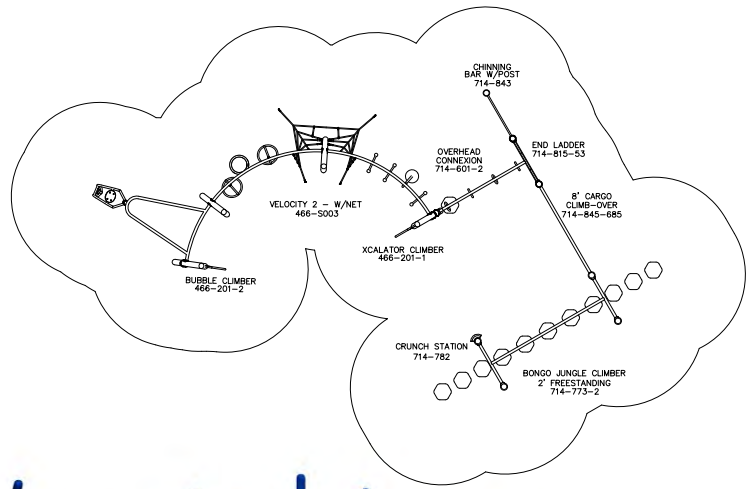

SUPER SALE PRICE
\$6,750

718-S116J

FOR KIDS AGES: **2-5**
PROTECTIVE AREA: **29' X 26'**
SHIPPING WEIGHT: **1,120 LBS**
ELEVATED PLAY ACTIVITIES: **3**
GROUND LEVEL PLAY ACTIVITIES: **3**
PLAY AREA CAPACITY: **20-30**

CALL YOUR LOCAL REPRESENTATIVE FOR SUPER SAVINGS ON SHADE!

THESE PLAYGROUNDS ARE ALSO AVAILABLE WITH SHADE ROOFS, OR WITH NO ROOF.

SUPER SALE PRICE
\$16,899

466-S106J

FOR KIDS AGES: **5-12**
 PROTECTIVE AREA: **56' X 37'**
 SHIPPING WEIGHT: **1,885 LBS**
 ELEVATED PLAY ACTIVITIES: **0**
 GROUND LEVEL PLAY ACTIVITIES: **12**
 PLAY AREA CAPACITY: **50-60**

“Playgrounds are a great way for me to get exercise and have fun at the same time!”

SUPER SALE PRICE
\$12,750

466-S107J

FOR KIDS AGES: **5-12**
 PROTECTIVE AREA: **41' X 39'**
 SHIPPING WEIGHT: **1,950 LBS**
 ELEVATED PLAY ACTIVITIES: **0**
 GROUND LEVEL PLAY ACTIVITIES: **9**
 PLAY AREA CAPACITY: **35-45**

SUPER SALE PRICE
\$6,679

704-S054J

FOR KIDS AGES: **5-12**
 PROTECTIVE AREA: **32' X 32'**
 SHIPPING WEIGHT: **1,140 LBS**
 ELEVATED PLAY ACTIVITIES: **0**
 GROUND LEVEL PLAY ACTIVITIES: **6**
 PLAY AREA CAPACITY: **35-45**