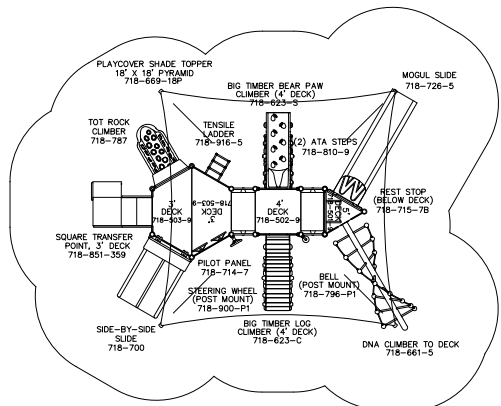

CALL YOUR LOCAL
REPRESENTATIVE FOR
SUPER SAVINGS
ON SHADE!

THESE PLAYGROUNDS ARE
ALSO AVAILABLE WITH SHADE
ROOFS, OR WITH NO ROOF.

SUPER SALE PRICE
\$7,269

718-S100J

FOR KIDS AGES: **2-12**
PROTECTIVE AREA: **32' X 25'**
SHIPPING WEIGHT: **1,420 LBS**
ELEVATED PLAY ACTIVITIES: **4**
GROUND LEVEL PLAY ACTIVITIES: **1**
PLAY AREA CAPACITY: **25-35**

SUPER SALE PRICE
\$11,699

704-S055J

FOR KIDS AGES: **5-12**
PROTECTIVE AREA: **39' X 32'**
SHIPPING WEIGHT: **3,720 LBS**
ELEVATED PLAY ACTIVITIES: **6**
GROUND LEVEL PLAY ACTIVITIES: **3**
PLAY AREA CAPACITY: **35-45**

SUPER SALE PRICE
\$17,999

718-S099J

FOR KIDS AGES: **5-12**
PROTECTIVE AREA: **38' X 31'**
SHIPPING WEIGHT: **4,775 LBS**
ELEVATED PLAY ACTIVITIES: **8**
GROUND LEVEL PLAY ACTIVITIES: **3**
PLAY AREA CAPACITY: **45-55**