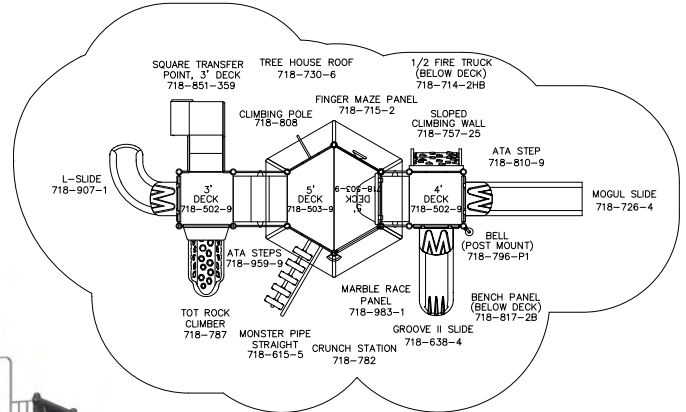

718-S106J

FOR KIDS AGES: **5-12**
PROTECTIVE AREA: **44' X 27'**
SHIPPING WEIGHT: **3,020 LBS**
ELEVATED PLAY ACTIVITIES: **9**
GROUND LEVEL PLAY ACTIVITIES: **3**
PLAY AREA CAPACITY: **50-60**