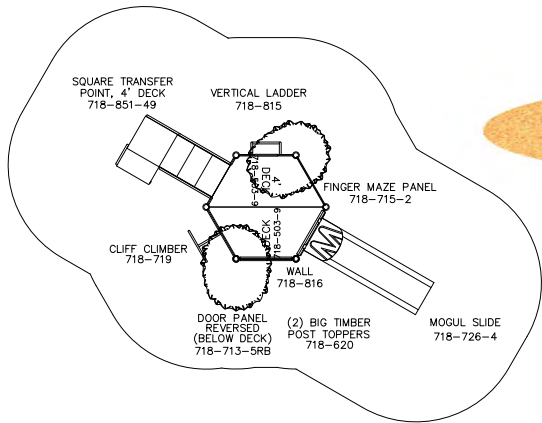

SUPER SALE PRICE
\$18,899

714-S359J

FOR KIDS AGES: **5-12**
PROTECTIVE AREA: **41' X 36'**
SHIPPING WEIGHT: **5,355 LBS**
ELEVATED PLAY ACTIVITIES: **6**
GROUND LEVEL PLAY ACTIVITIES: **2**
PLAY AREA CAPACITY: **45-55**

CALL YOUR LOCAL
REPRESENTATIVE FOR
SUPER SAVINGS
ON SHADE!

THESE PLAYGROUNDS ARE
ALSO AVAILABLE WITH SHADE
ROOFS, OR WITH NO ROOF.

SUPER SALE PRICE
\$7,269

718-S100J

FOR KIDS AGES: **2-12**
PROTECTIVE AREA: **32' X 25'**
SHIPPING WEIGHT: **1,420 LBS**
ELEVATED PLAY ACTIVITIES: **4**
GROUND LEVEL PLAY ACTIVITIES: **1**
PLAY AREA CAPACITY: **25-35**

SUPER SALE PRICE
\$11,699

704-S055J

FOR KIDS AGES: **5-12**
PROTECTIVE AREA: **39' X 32'**
SHIPPING WEIGHT: **3,720 LBS**
ELEVATED PLAY ACTIVITIES: **6**
GROUND LEVEL PLAY ACTIVITIES: **3**
PLAY AREA CAPACITY: **35-45**