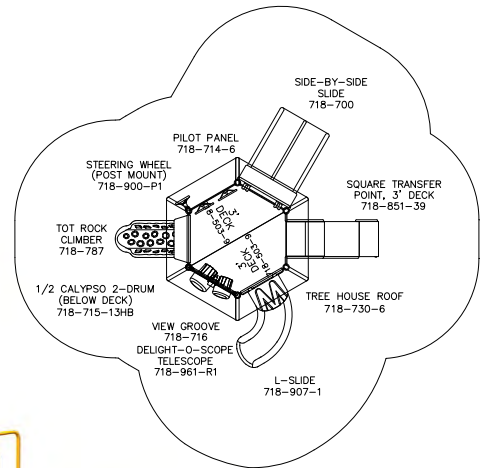

CALL YOUR LOCAL REPRESENTATIVE FOR SUPER SAVINGS ON SHADE!

THESE PLAYGROUNDS ARE ALSO AVAILABLE WITH SHADE ROOFS, OR WITH NO ROOF.

SUPER SALE PRICE
\$7,425

714-S362J

FOR KIDS AGES: **5-12**
PROTECTIVE AREA: **37' X 35'**
SHIPPING WEIGHT: **1,665 LBS**
ELEVATED PLAY ACTIVITIES: **0**
GROUND LEVEL PLAY ACTIVITIES: **10**
PLAY AREA CAPACITY: **30-40**

SUPER SALE PRICE
\$9,085

718-S104J

FOR KIDS AGES: **2-5**
 PROTECTIVE AREA: **29' X 29'**
 SHIPPING WEIGHT: **1,630 LBS**
 ELEVATED PLAY ACTIVITIES: **5**
 GROUND LEVEL PLAY ACTIVITIES: **2**
 PLAY AREA CAPACITY: **25-35**