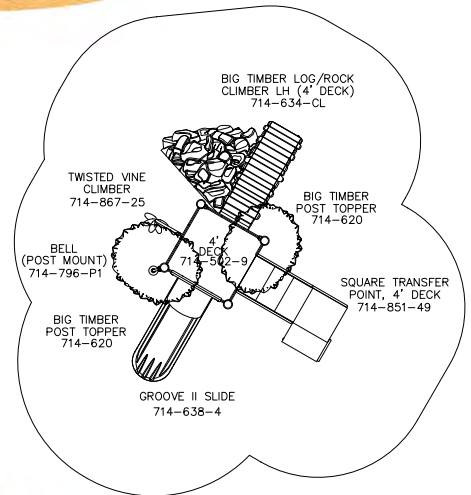

714-S368J

FOR KIDS AGES: **2-12**
PROTECTIVE AREA: **25' X 27'**
SHIPPING WEIGHT: **1,405 LBS**
ELEVATED PLAY ACTIVITIES: **3**
GROUND LEVEL PLAY ACTIVITIES: **2**
PLAY AREA CAPACITY: **20-30**