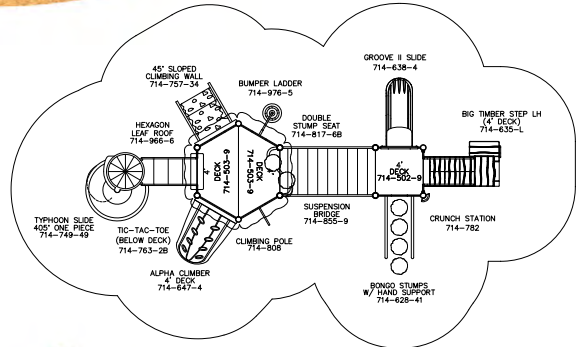

714-S364J

FOR KIDS AGES: 5-12
PROTECTIVE AREA: 48' X 30'
SHIPPING WEIGHT: 5,345 LBS
ELEVATED PLAY ACTIVITIES: 8
GROUND LEVEL PLAY ACTIVITIES: 3
PLAY AREA CAPACITY: 55-65