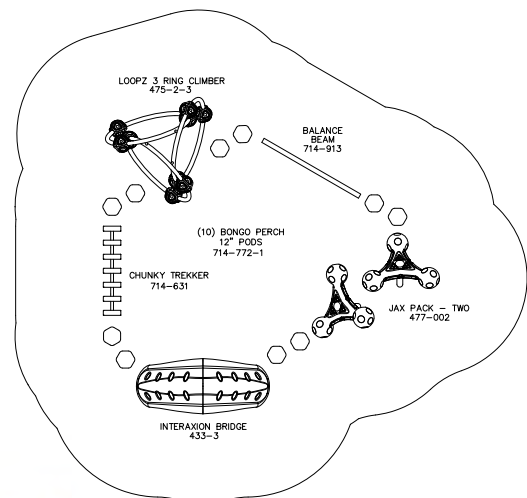

CALL YOUR LOCAL REPRESENTATIVE FOR SUPER SAVINGS ON SHADE!

THESE PLAYGROUNDS ARE ALSO AVAILABLE WITH SHADE ROOFS, OR WITH NO ROOF.

SUPER SALE PRICE
\$7,425

714-S362J

FOR KIDS AGES: **5-12**
PROTECTIVE AREA: **37' X 35'**
SHIPPING WEIGHT: **1,665 LBS**
ELEVATED PLAY ACTIVITIES: **0**
GROUND LEVEL PLAY ACTIVITIES: **10**
PLAY AREA CAPACITY: **30-40**