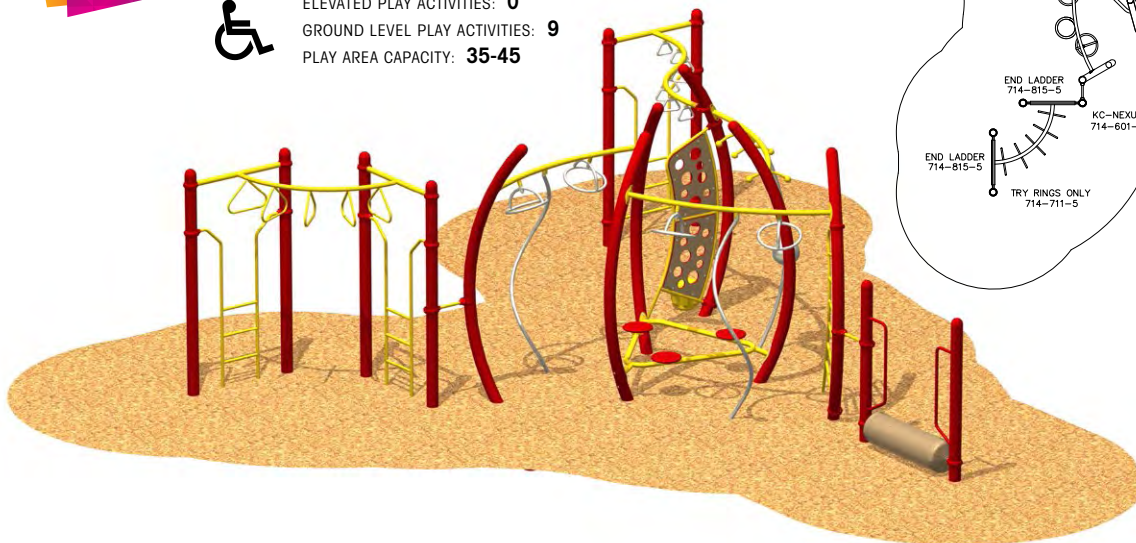

SUPER SALE PRICE
\$6,750

718-S116J

FOR KIDS AGES: **2-5**
PROTECTIVE AREA: **29' X 26'**
SHIPPING WEIGHT: **1,120 LBS**
ELEVATED PLAY ACTIVITIES: **3**
GROUND LEVEL PLAY ACTIVITIES: **3**
PLAY AREA CAPACITY: **20-30**

CALL YOUR LOCAL REPRESENTATIVE FOR SUPER SAVINGS ON SHADE!

THESE PLAYGROUNDS ARE ALSO AVAILABLE WITH SHADE ROOFS, OR WITH NO ROOF.

SUPER SALE PRICE
\$16,899

466-S106J

FOR KIDS AGES: **5-12**
 PROTECTIVE AREA: **56' X 37'**
 SHIPPING WEIGHT: **1,885 LBS**
 ELEVATED PLAY ACTIVITIES: **0**
 GROUND LEVEL PLAY ACTIVITIES: **12**
 PLAY AREA CAPACITY: **50-60**

“Playgrounds are a great way for me to get exercise and have fun at the same time!”

SUPER SALE PRICE
\$12,750

466-S107J

FOR KIDS AGES: **5-12**
 PROTECTIVE AREA: **41' X 39'**
 SHIPPING WEIGHT: **1,950 LBS**
 ELEVATED PLAY ACTIVITIES: **0**
 GROUND LEVEL PLAY ACTIVITIES: **9**
 PLAY AREA CAPACITY: **35-45**

SUPER SALE PRICE
\$6,679

704-S054J

FOR KIDS AGES: **5-12**
 PROTECTIVE AREA: **32' X 32'**
 SHIPPING WEIGHT: **1,140 LBS**
 ELEVATED PLAY ACTIVITIES: **0**
 GROUND LEVEL PLAY ACTIVITIES: **6**
 PLAY AREA CAPACITY: **35-45**