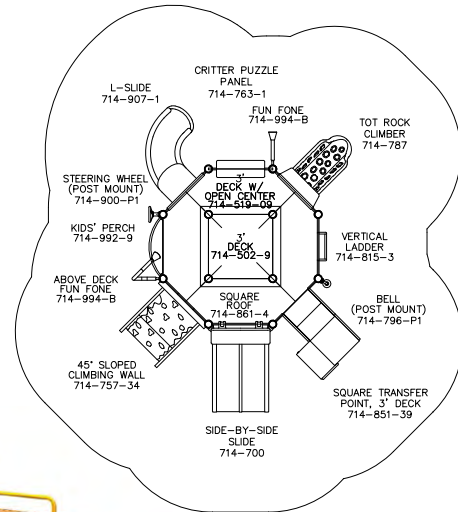

SUPER SALE PRICE
$14,189

714-S369J

FOR KIDS AGES: **2-5**
PROTECTIVE AREA: **28' X 32'**
SHIPPING WEIGHT: **3,110 LBS**
ELEVATED PLAY ACTIVITIES: **7**
GROUND LEVEL PLAY ACTIVITIES: **2**
PLAY AREA CAPACITY: **40-50**