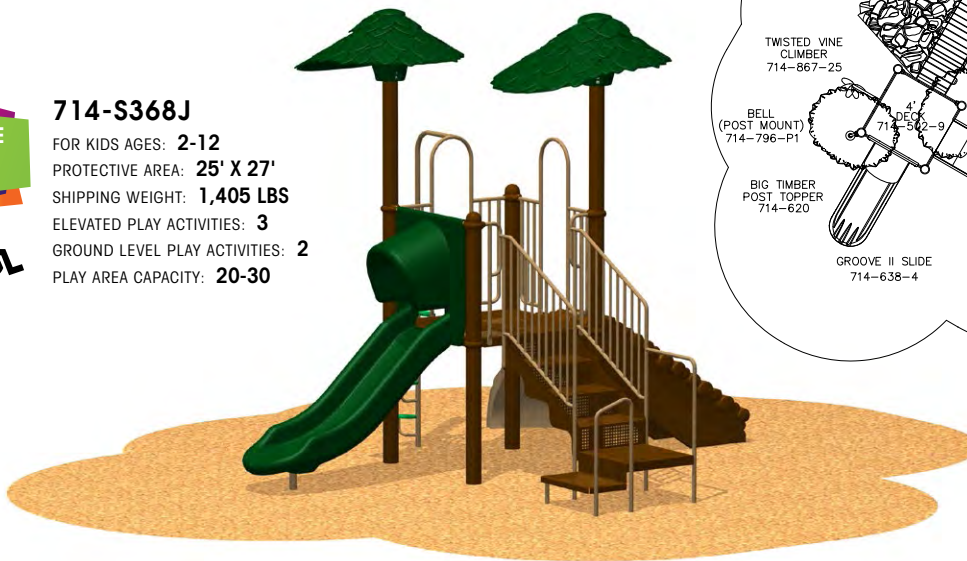

VIEW THE PLAYCOVER® SHADE BROCHURE ONLINE AT
WWW.MIRACLE-RECREATION.COM

SUPER SALE PRICE
\$14,549

718-S117J

FOR KIDS AGES: **5-12**
PROTECTIVE AREA: **38' X 28'**
SHIPPING WEIGHT: **2,775 LBS**
ELEVATED PLAY ACTIVITIES: **9**
GROUND LEVEL PLAY ACTIVITIES: **4**
PLAY AREA CAPACITY: **50-60**

SUPER SALE PRICE
\$6,850

714-S368J

FOR KIDS AGES: **2-12**
PROTECTIVE AREA: **25' X 27'**
SHIPPING WEIGHT: **1,405 LBS**
ELEVATED PLAY ACTIVITIES: **3**
GROUND LEVEL PLAY ACTIVITIES: **2**
PLAY AREA CAPACITY: **20-30**

SUPER SALE PRICE
\$14,189

714-S369J

FOR KIDS AGES: **2-5**
PROTECTIVE AREA: **28' X 32'**
SHIPPING WEIGHT: **3,110 LBS**
ELEVATED PLAY ACTIVITIES: **7**
GROUND LEVEL PLAY ACTIVITIES: **2**
PLAY AREA CAPACITY: **40-50**

SUPER SALE PRICE
\$13,469

714-S370J

FOR KIDS AGES: **2-12**
PROTECTIVE AREA: **32' X 33'**
SHIPPING WEIGHT: **2,565 LBS**
ELEVATED PLAY ACTIVITIES: **6**
GROUND LEVEL PLAY ACTIVITIES: **2**
PLAY AREA CAPACITY: **40-50**