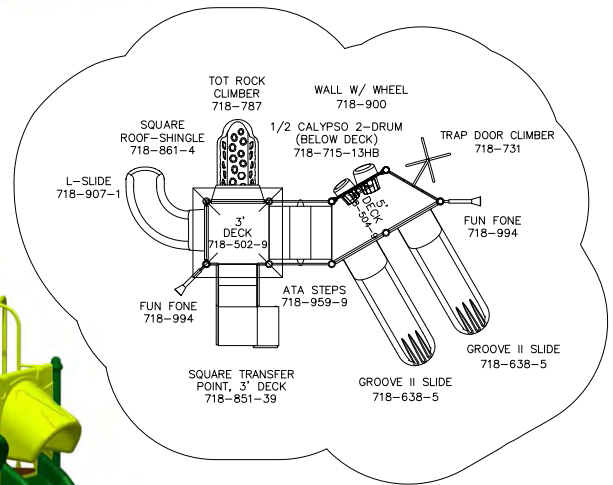

SUPER SALE PRICE
\$18,899

714-S360J

FOR KIDS AGES: **5-12**
 PROTECTIVE AREA: **47' X 50'**
 SHIPPING WEIGHT: **4,385 LBS**
 ELEVATED PLAY ACTIVITIES: **0**
 GROUND LEVEL PLAY ACTIVITIES: **8**
 PLAY AREA CAPACITY: **55-65**

SUPER SALE PRICE
\$10,989

718-S075J

FOR KIDS AGES: **2-12**
 PROTECTIVE AREA: **34' X 27'**
 SHIPPING WEIGHT: **2,035 LBS**
 ELEVATED PLAY ACTIVITIES: **6**
 GROUND LEVEL PLAY ACTIVITIES: **2**
 PLAY AREA CAPACITY: **30-40**