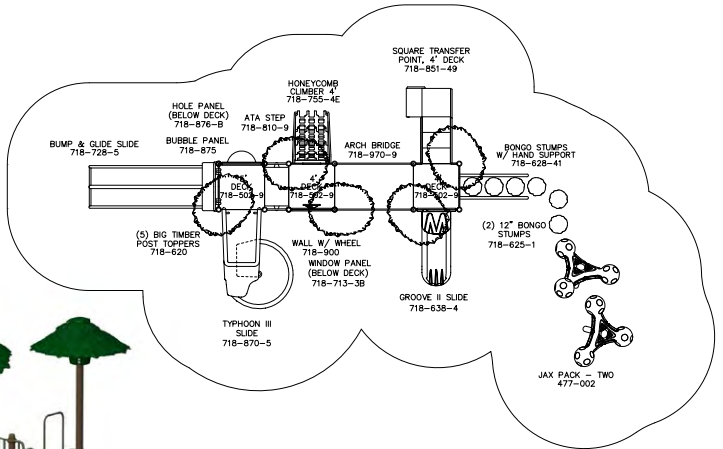

SUPER SALE PRICE
\$17,769

718-S111J

FOR KIDS AGES: 2-12
 PROTECTIVE AREA: **54' X 34'**
 SHIPPING WEIGHT: **4,520 LBS**
 ELEVATED PLAY ACTIVITIES: **7**
 GROUND LEVEL PLAY ACTIVITIES: **4**
 PLAY AREA CAPACITY: **50-60**