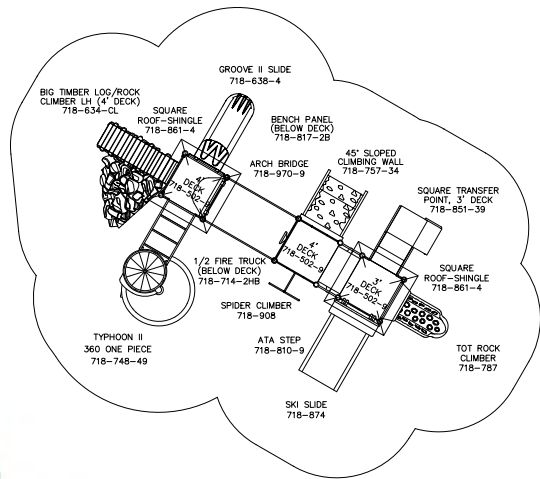

SUPER SALE PRICE
$17,360

718-S107J

FOR KIDS AGES: **2-12**
PROTECTIVE AREA: **39' X 35'**
SHIPPING WEIGHT: **4,110 LBS**
ELEVATED PLAY ACTIVITIES: **7**
GROUND LEVEL PLAY ACTIVITIES: **3**
PLAY AREA CAPACITY: **50-60**