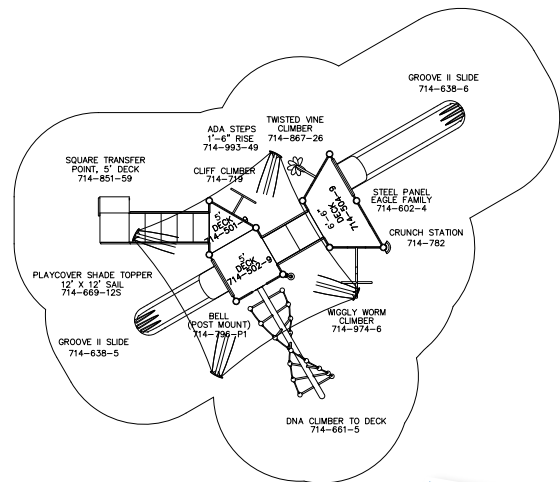

SUPER SALE PRICE
\$18,899

714-S359J

FOR KIDS AGES: **5-12**
PROTECTIVE AREA: **41' X 36'**
SHIPPING WEIGHT: **5,355 LBS**
ELEVATED PLAY ACTIVITIES: **6**
GROUND LEVEL PLAY ACTIVITIES: **2**
PLAY AREA CAPACITY: **45-55**

CALL YOUR LOCAL
REPRESENTATIVE FOR
SUPER SAVINGS
ON SHADE!

THESE PLAYGROUNDS ARE
ALSO AVAILABLE WITH SHADE
ROOFS, OR WITH NO ROOF.

SUPER SALE PRICE
\$7,269

718-S100J

FOR KIDS AGES: **2-12**
PROTECTIVE AREA: **32' X 25'**
SHIPPING WEIGHT: **1,420 LBS**
ELEVATED PLAY ACTIVITIES: **4**
GROUND LEVEL PLAY ACTIVITIES: **1**
PLAY AREA CAPACITY: **25-35**