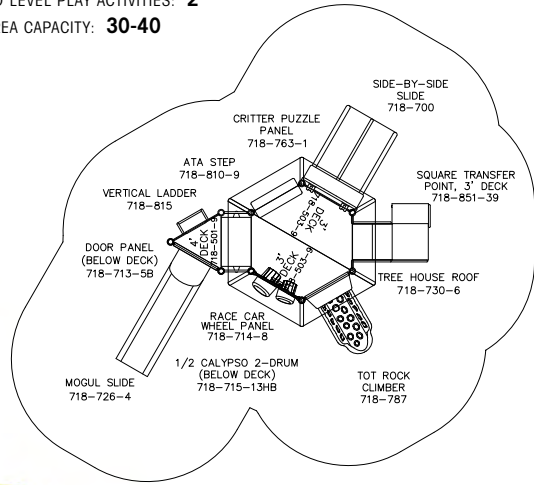

718-S076J

FOR KIDS AGES: **2-12**
PROTECTIVE AREA: **32' X 29'**
SHIPPING WEIGHT: **2,070 LBS**
ELEVATED PLAY ACTIVITIES: **6**
GROUND LEVEL PLAY ACTIVITIES: **2**
PLAY AREA CAPACITY: **30-40**

Call your local representative for special pricing on our Miracle Timbers!