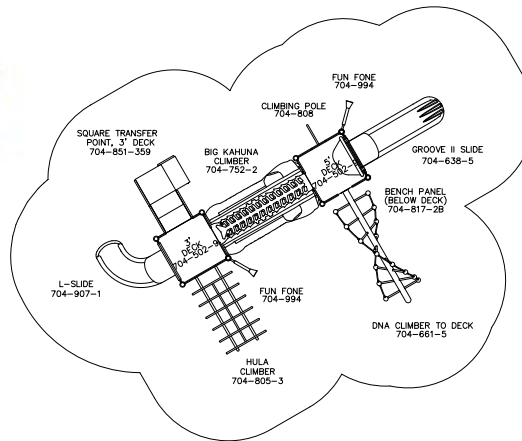

704-S055J

FOR KIDS AGES: **5-12**
PROTECTIVE AREA: **39' X 32'**
SHIPPING WEIGHT: **3,720 LBS**
ELEVATED PLAY ACTIVITIES: **6**
GROUND LEVEL PLAY ACTIVITIES: **3**
PLAY AREA CAPACITY: **35-45**