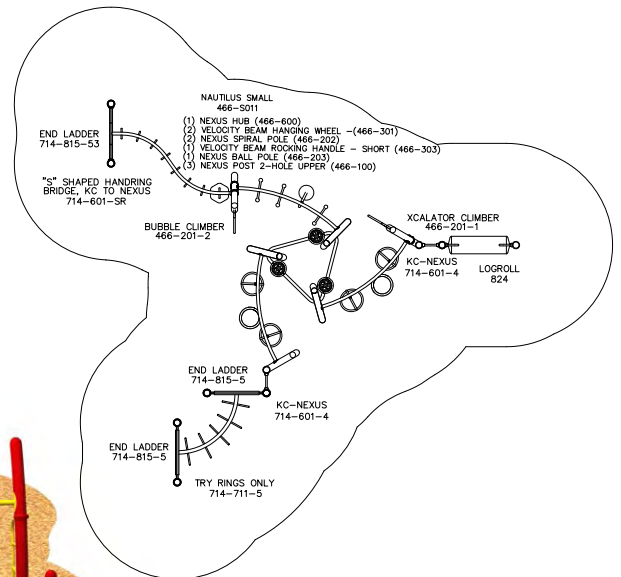

SUPER SALE PRICE
$16,899

466-S106J

FOR KIDS AGES: **5-12**
PROTECTIVE AREA: **56' X 37'**
SHIPPING WEIGHT: **1,885 LBS**
ELEVATED PLAY ACTIVITIES: **0**
GROUND LEVEL PLAY ACTIVITIES: **12**
PLAY AREA CAPACITY: **50-60**

“Playgrounds are a great way for me to get exercise and have fun at the same time!”

SUPER SALE PRICE
$12,750

466-S107J

FOR KIDS AGES: **5-12**
PROTECTIVE AREA: **41' X 39'**
SHIPPING WEIGHT: **1,950 LBS**
ELEVATED PLAY ACTIVITIES: **0**
GROUND LEVEL PLAY ACTIVITIES: **9**
PLAY AREA CAPACITY: **35-45**