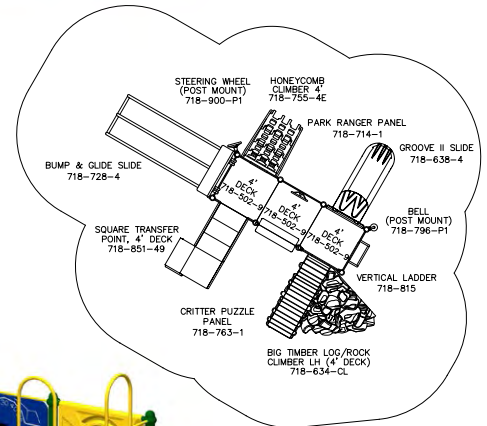

SUPER SALE PRICE
\$9,085

718-S104J

FOR KIDS AGES: **2-5**
 PROTECTIVE AREA: **29' X 29'**
 SHIPPING WEIGHT: **1,630 LBS**
 ELEVATED PLAY ACTIVITIES: **5**
 GROUND LEVEL PLAY ACTIVITIES: **2**
 PLAY AREA CAPACITY: **25-35**

SUPER SALE PRICE
\$9,999

718-S103J

FOR KIDS AGES: **2-12**
 PROTECTIVE AREA: **33' X 30'**
 SHIPPING WEIGHT: **1,750 LBS**
 ELEVATED PLAY ACTIVITIES: **7**
 GROUND LEVEL PLAY ACTIVITIES: **2**
 PLAY AREA CAPACITY: **35-45**

Call your local representative for special pricing on our Miracle Timbers!

SUPER SALE PRICE
\$13,969

718-S101J

FOR KIDS AGES: **5-12**
PROTECTIVE AREA: **46' X 35'**
SHIPPING WEIGHT: **2,800 LBS**
ELEVATED PLAY ACTIVITIES: **9**
GROUND LEVEL PLAY ACTIVITIES: **3**
PLAY AREA CAPACITY: **40-50**

“Playing on the playground is my favorite part about recess!”

SUPER SALE PRICE
\$9,999

718-S102J

FOR KIDS AGES: **5-12**
PROTECTIVE AREA: **36' X 39'**
SHIPPING WEIGHT: **1,940 LBS**
ELEVATED PLAY ACTIVITIES: **6**
GROUND LEVEL PLAY ACTIVITIES: **2**
PLAY AREA CAPACITY: **35-45**