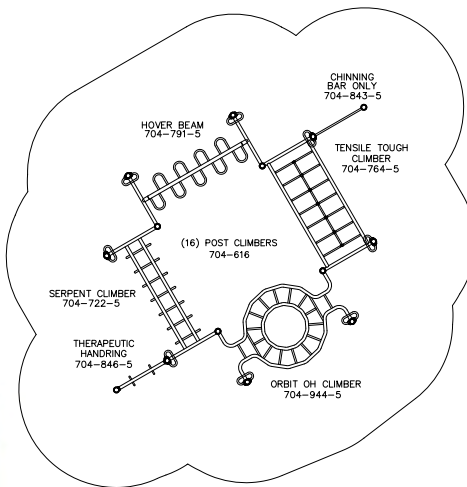

SUPER SALE PRICE
$6,679

704-S054J

FOR KIDS AGES: **5-12**
PROTECTIVE AREA: **32' X 32'**
SHIPPING WEIGHT: **1,140 LBS**
ELEVATED PLAY ACTIVITIES: **0**
GROUND LEVEL PLAY ACTIVITIES: **6**
PLAY AREA CAPACITY: **35-45**