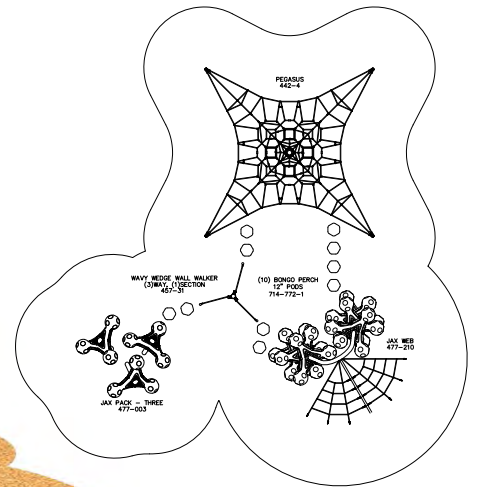

714-S360J

FOR KIDS AGES: **5-12**
PROTECTIVE AREA: **47' X 50'**
SHIPPING WEIGHT: **4,385 LBS**
ELEVATED PLAY ACTIVITIES: **0**
GROUND LEVEL PLAY ACTIVITIES: **8**
PLAY AREA CAPACITY: **55-65**