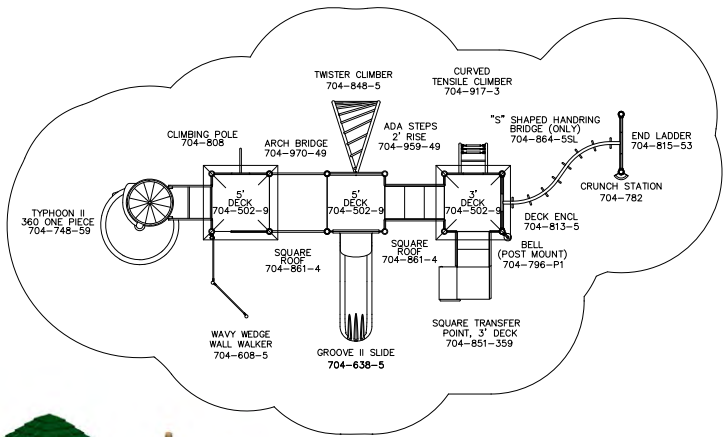

SUPER SALE PRICE
$18,925

704-S057J

FOR KIDS AGES: **5-12**
PROTECTIVE AREA: **48' X 29'**
SHIPPING WEIGHT: **4,520 LBS**
ELEVATED PLAY ACTIVITIES: **7**
GROUND LEVEL PLAY ACTIVITIES: **2**
PLAY AREA CAPACITY: **55-65**

“Climbing up the rock climbers makes me feel like I’m on top of a mountain.”

SUPER SALE PRICE
$11,089

718-S110J

FOR KIDS AGES: **2-12**
PROTECTIVE AREA: **35' X 30'**
SHIPPING WEIGHT: **1,950 LBS**
ELEVATED PLAY ACTIVITIES: **5**
GROUND LEVEL PLAY ACTIVITIES: **2**
PLAY AREA CAPACITY: **30-40**