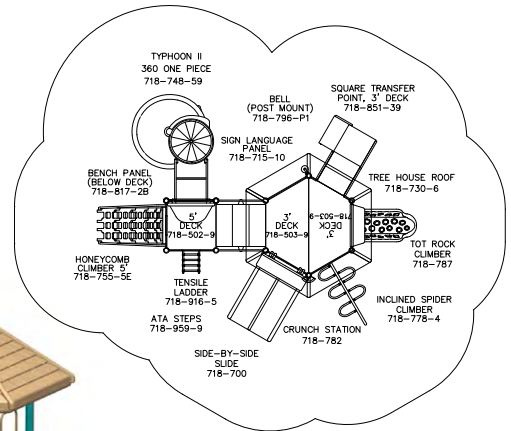

714-S364J

FOR KIDS AGES: 5-12
PROTECTIVE AREA: 48' X 30'
SHIPPING WEIGHT: 5,345 LBS
ELEVATED PLAY ACTIVITIES: 8
GROUND LEVEL PLAY ACTIVITIES: 3
PLAY AREA CAPACITY: 55-65

SUPER SALE PRICE
\$17,550

714-S365J

FOR KIDS AGES: 5-12
PROTECTIVE AREA: 38' X 41'
SHIPPING WEIGHT: 4,480 LBS
ELEVATED PLAY ACTIVITIES: 6
GROUND LEVEL PLAY ACTIVITIES: 2
PLAY AREA CAPACITY: 40-50

Call your local representative for special pricing on our Miracle Timbers!

SUPER SALE PRICE
\$15,299

718-S115J

FOR KIDS AGES: **2-12**
 PROTECTIVE AREA: **35' X 30'**
 SHIPPING WEIGHT: **3,690 LBS**
 ELEVATED PLAY ACTIVITIES: **7**
 GROUND LEVEL PLAY ACTIVITIES: **2**
 PLAY AREA CAPACITY: **45-55**

“On a playground, I can let my imagination run wild and be whoever I want to be.”

SUPER SALE PRICE
\$13,650

714-S366J

FOR KIDS AGES: **2-12**
 PROTECTIVE AREA: **37' X 28'**
 SHIPPING WEIGHT: **2,810 LBS**
 ELEVATED PLAY ACTIVITIES: **8**
 GROUND LEVEL PLAY ACTIVITIES: **3**
 PLAY AREA CAPACITY: **45-55**