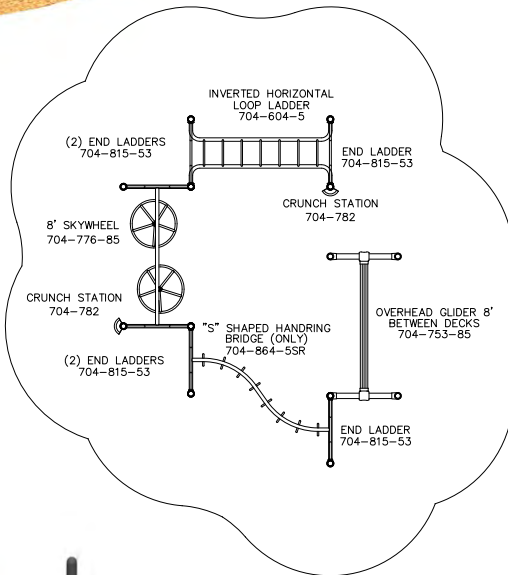

704-S053J

FOR KIDS AGES: **5-12**
PROTECTIVE AREA: **30' X 33'**
SHIPPING WEIGHT: **1,270 LBS**
ELEVATED PLAY ACTIVITIES: **0**
GROUND LEVEL PLAY ACTIVITIES: **6**
PLAY AREA CAPACITY: **25-35**